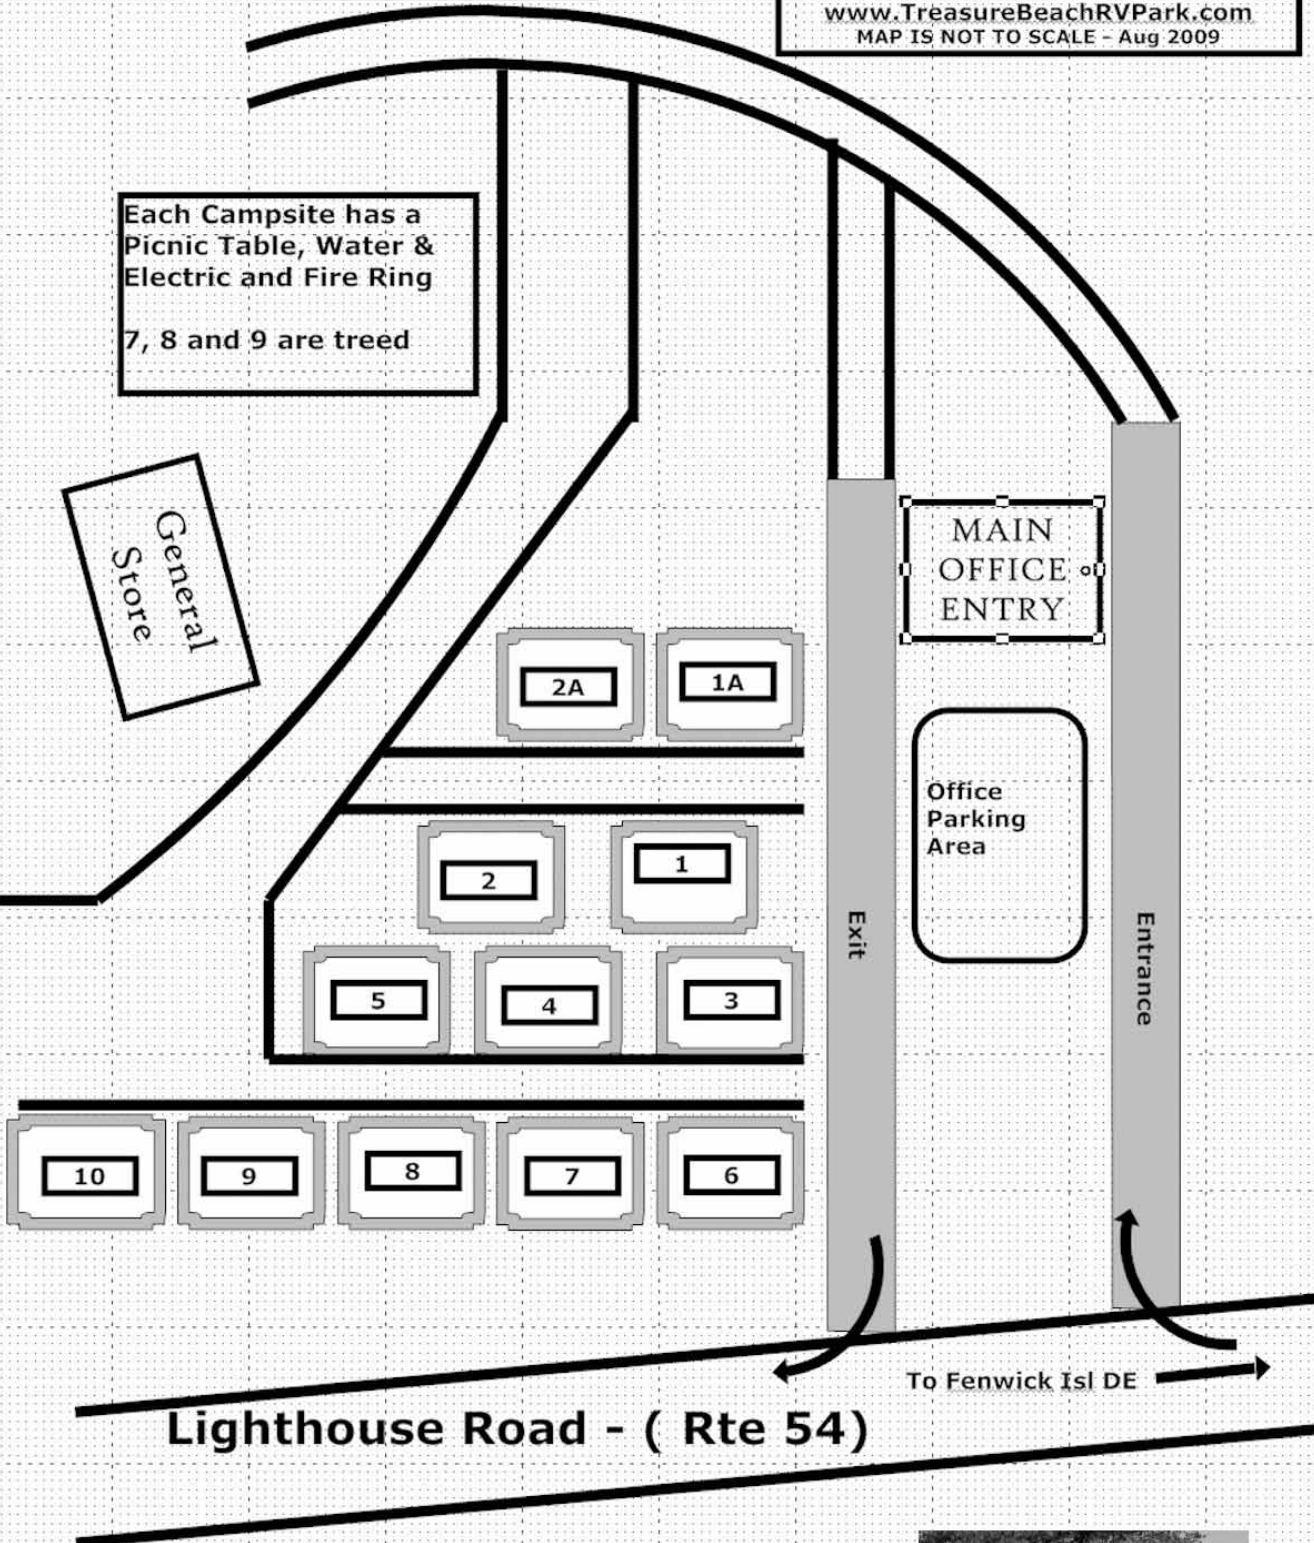

Restrooms
and
Showers

Treasure Beach RV Park -
Fenwick Island DE
Family Tenting Diagram
www.TreasureBeachRVPark.com
MAP IS NOT TO SCALE - Aug 2009

Each Campsite has a
Picnic Table, Water &
Electric and Fire Ring
7, 8 and 9 are treed

General
Store

Treasure Beach RV Park - Family Tenting Area Map
1 car per site - check-in 2:00 PM - Check-out 12:00 Noon
Fires out by Midnight - Firewood available at store
Quiet Hours: Midnight to 8:00 AM
Pets must be leashed and cannot be left unattended
Pet walk area is across the road - Owner responsible for cleanup
No Visitors or Guests Permitted